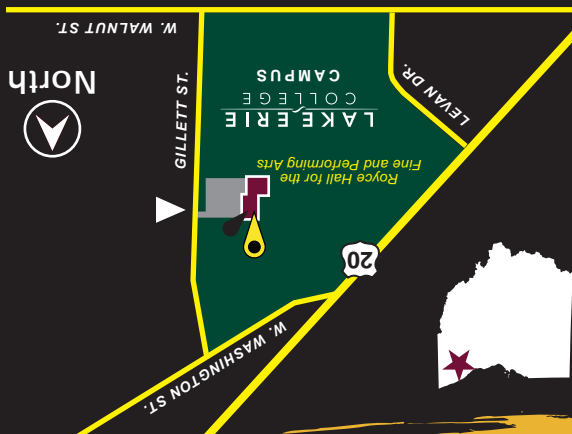

FINE ARTS

SPRING 2012

Jerry Jaffe
Somewhere in Lake County
Painesville, Ohio 44077

lec.edu
440.375.7455
jjaffe@lec.edu

Visit us at www.lec.edu or call 1.855.GO STORM

Join us as we showcase art and arts education through creative expression. Performances are held in the beautifully appointed Morley Music Building and Royce Hall for the Fine and Performing Arts, home to the B.K. Smith Gallery and the C.K. Rickel Theatre. To learn more about the Lake Erie College Fine Arts curriculum, faculty and programs, log on to www.lec.edu/finearts.

Royce Hall for the Fine and Performing Arts
391 W. Washington Street
Painesville, OH 44077

LAKE ERIE
COLLEGE

NON-PROFIT ORG.
U.S. POSTAGE
PAID
PAINESVILLE, OH
PERMIT NO. 398