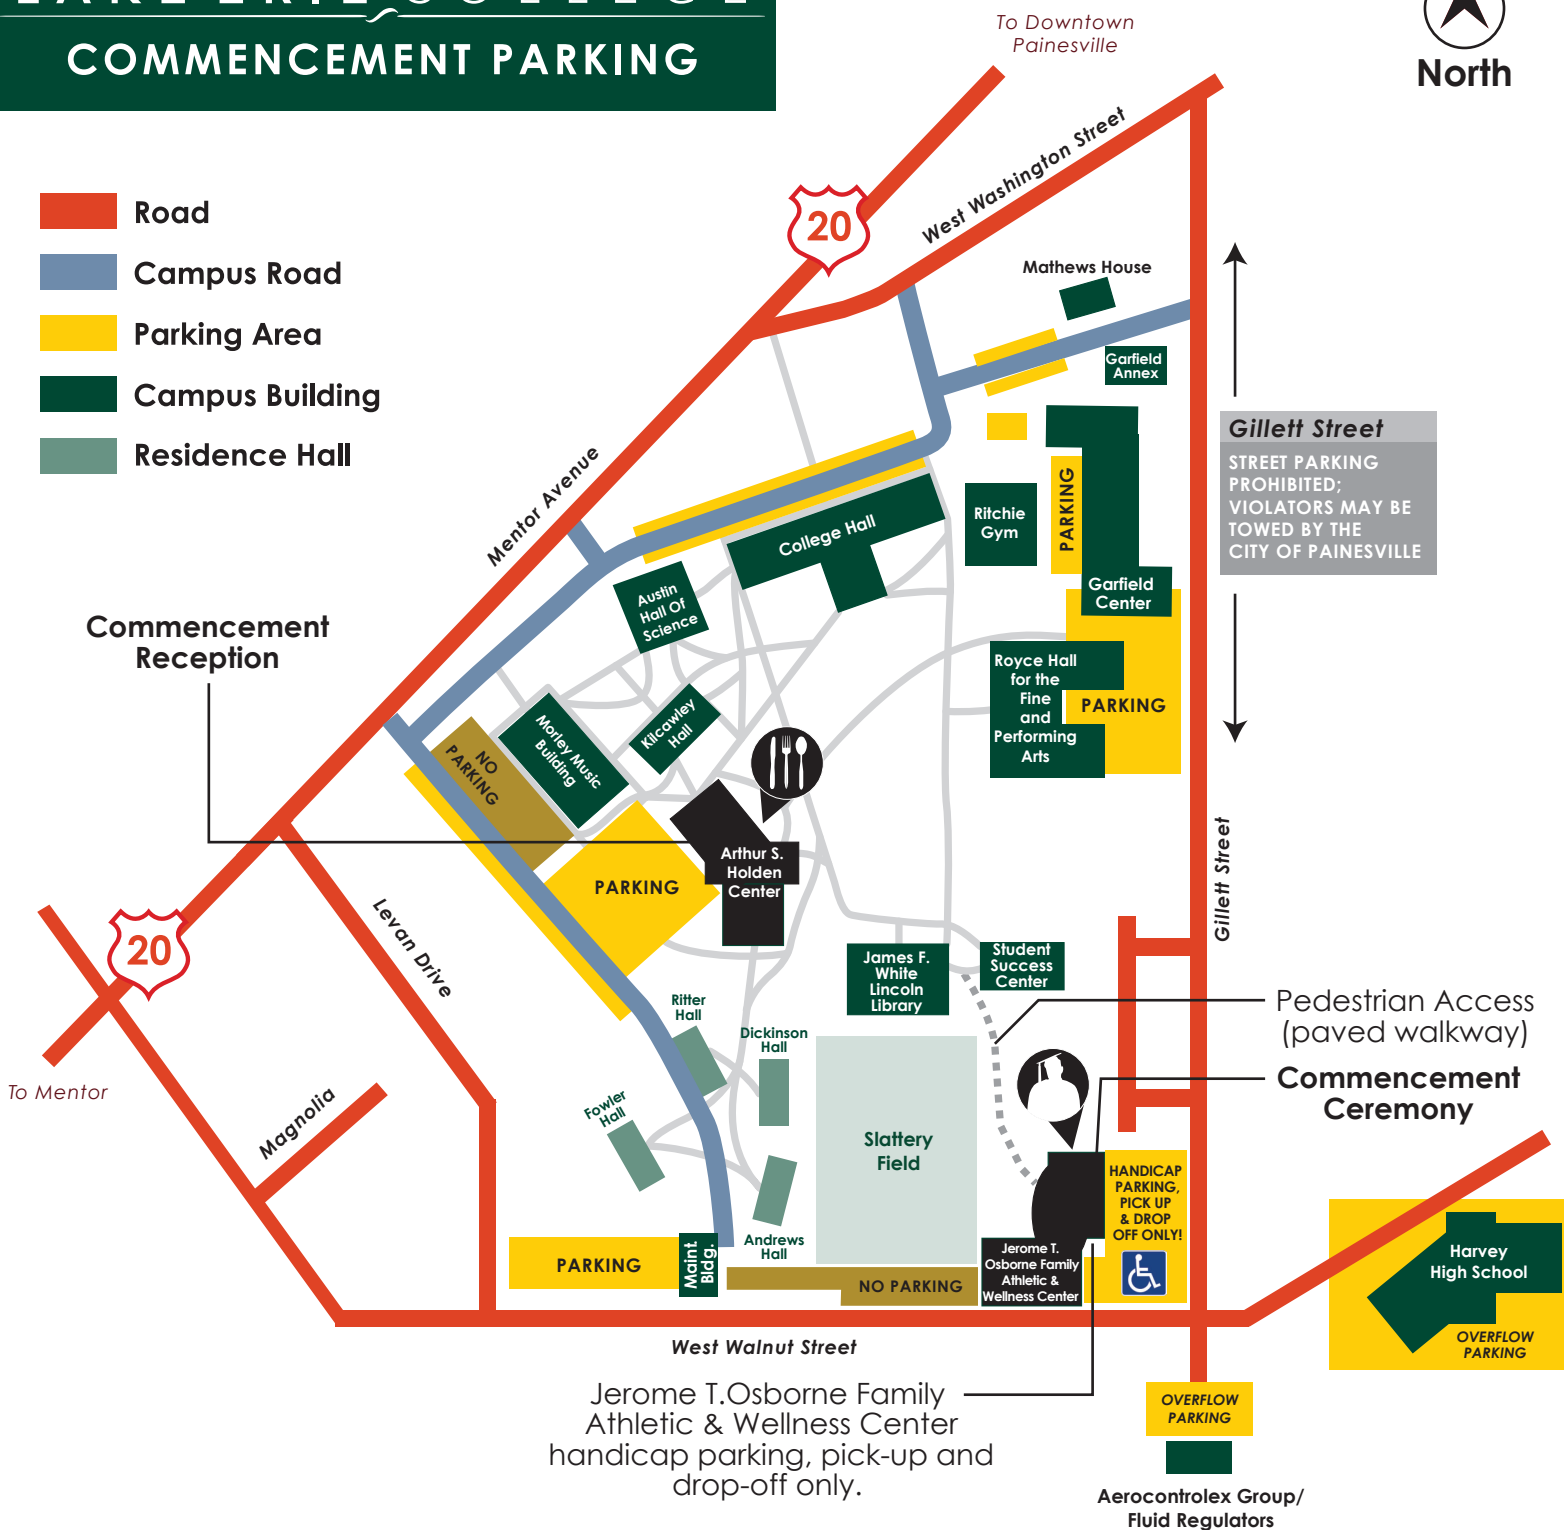

# LAKE ERIE COLLEGE COMMENCEMENT PARKING

- Road
- Campus Road
- Parking Area
- Campus Building
- Residence Hall

## NOTE:

- Commencement will be held in the Jerome T. Osborne Family Athletic & Wellness Center. Admission tickets are required for all guests.
- The Commencement reception will be held in the Arthur S. Holden Center. Tickets are not required.
- Doors open at 10:00 a.m.
- **Parking is available in any campus lot except the lots by the Jerome T. Osborne Family Athletic & Wellness Center and Morley Music Building.**
- Overflow parking is also available at AeroContrex Group/Fluid Regulators and Harvey High School (located on W. Walnut Street).